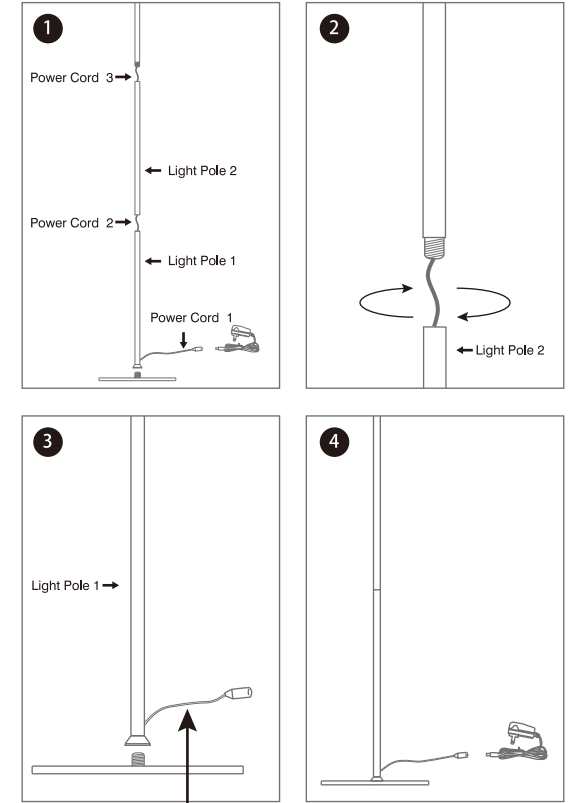

LED FLOOR LAMP

Product description

1

Installation

Please read the instructions carefully and install the lamp gently according to the following steps.

The internal cable can be pulled out gently from the base