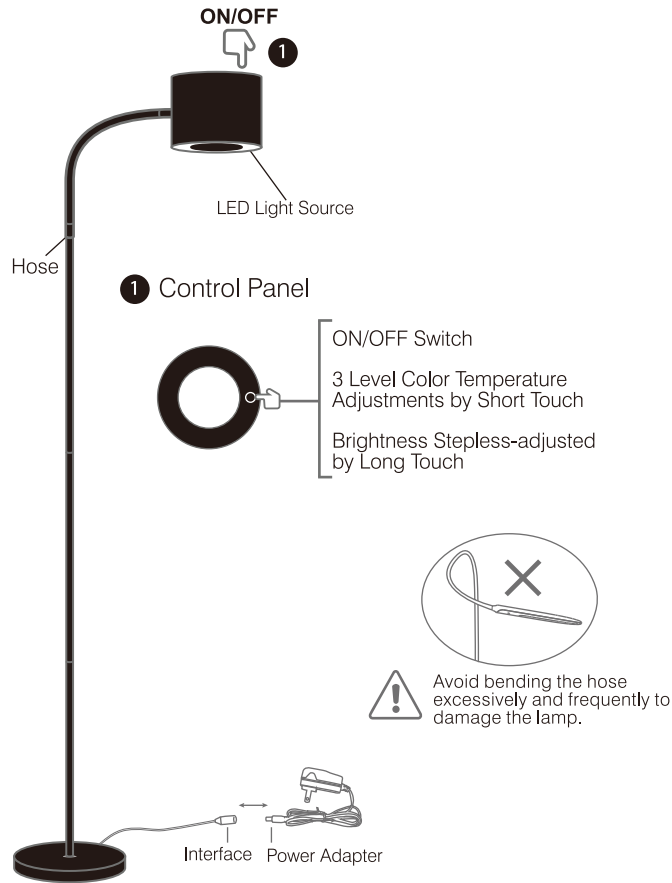

LED FLOOR LAMP

Product description

1

Installation

Please read the instructions carefully and install the lamp gently according to the following steps.

The internal cable can be pulled out gently from the base